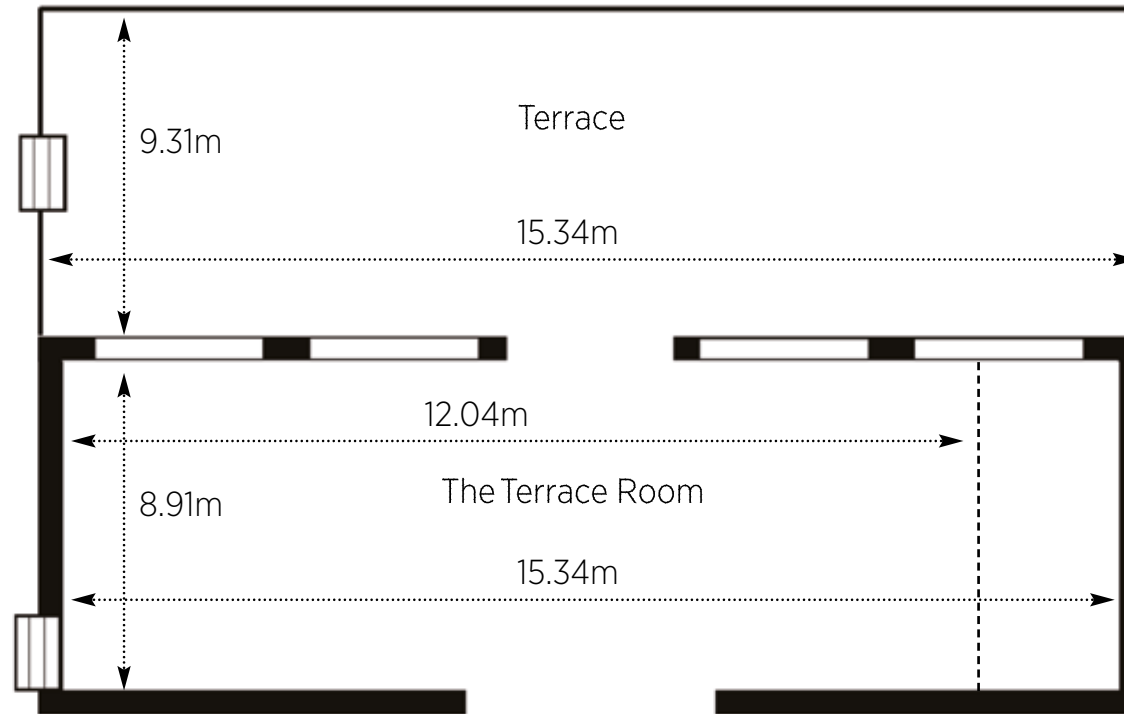

CAPACITIES

Wedding Breakfast 100 - 200

DIMENSIONS

Main Hall

19.90m (length) x 11.26m (width) x 3.85m (height)

Gallery

6.38m (length) x 4.12m (width) x 1.95m (height)

Bar Reception

8.72m (length) x 5.80m (width) x 2.68m (height)

THE TERRACE ROOM

DIMENSIONS

The Terrace Room

15.34m (length) or 12.04 (length to dividing curtain) x 8.91m (width) x 2.78m (height)

Terrace

15.34m (length) x 9.31m (width)