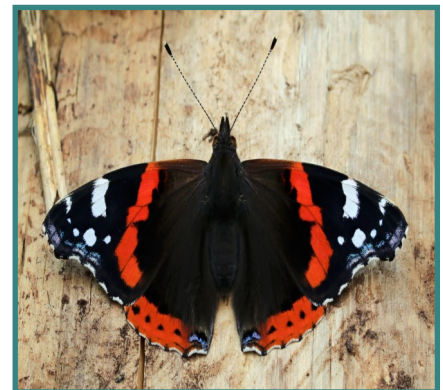

# ISPY BUTTERFLIES

There are many butterflies and moths to be found in the grounds of Leeds Castle in the summer, especially in the Culpeper Garden. Tick the ones you see today.

A Comma Butterfly

Peacock Butterfly

Large White Butterfly

A Common Blue

A Painted Lady

A Red Admiral