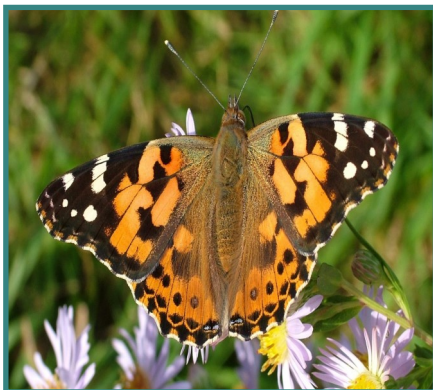

# ISPY BUTTERFLIES

There are many butterflies and moths to be found in the grounds of Leeds Castle in the summer, especially in the Culpeper Garden. Tick the ones you see today.

A Comma Butterfly

Peacock Butterfly

Large White Butterfly

A Common Blue

A Painted Lady

A Red Admiral